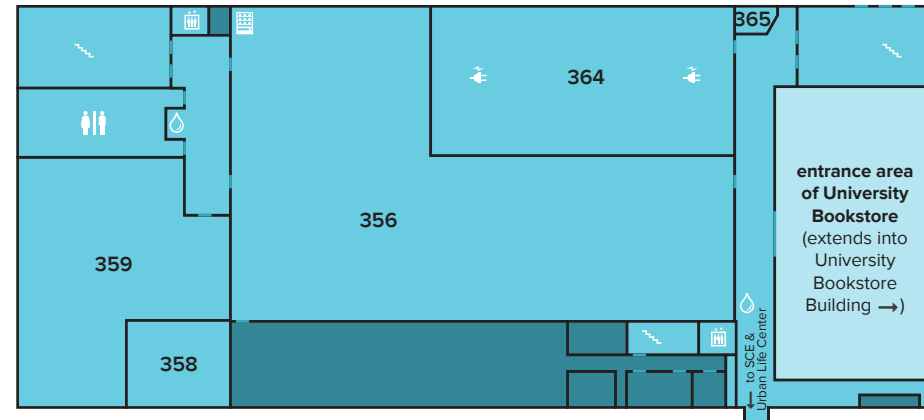

Information Center

404-413-1850

Student Center West

Second Floor

- 250 The Signal
- 251 GSTV (Studio, 254)
- 262 Cinefest Film Theater
- 269 Lactation Room
- 270 University Career Services (Administration, 256; Creative Services, 257; Seminar Room, 266; Interview Suite, 267)
- 271 WRAS-FM Meeting Rooms 258, 259, 260

Third Floor

- 356 Panthers Club (Chick-fil-A Express, Pasta Creations, Plaza Cafe, Pounce Deli, Pounce Garden, State Place Grill)
- 358 PantherDining Office
- 359 City Room
- 364 Panther Place Lounge
- 365 Campus Tickets