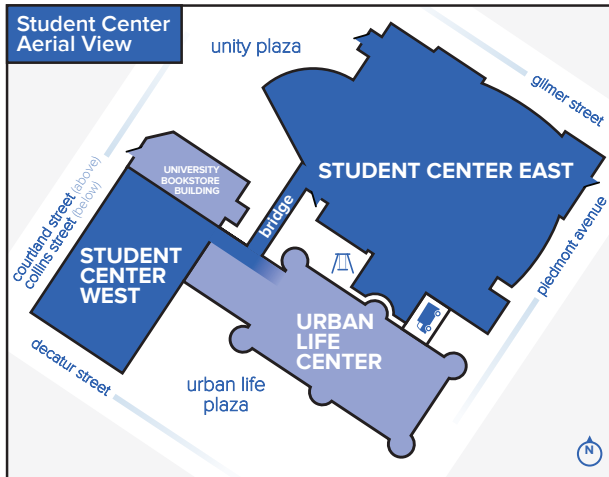

Information Center

404-413-1850

Student Center West

Second Floor

- 250 The Signal
- 251 GSTV (Studio, 254)
- 262 Cinefest Film Theater
- 269 Lactation Room
- 270 University Career Services (Administration, 256; Creative Services, 257; Seminar Room, 266; Interview Suite, 267)
- 271 WRAS-FM Meeting Rooms 258, 259, 260

First Floor

100 Piedmont Ave. & Gilmer St. Entrance
101 Front Entrance (Unity Plaza)
102 Atrium Lounge
104 Ballroom Pre-function Area
110 State Ballroom
110A Court Salon
110B House Salon
110C Senate Salon
113 Building Manager
116 Lobby
120 Speaker's Auditorium
122 Courtyard Entrance
124 The Courtyard Food Court (Burrito Bowl, Carving Board, Far East Fusion, Freshens, Sushi)
125 The Courtyard Servery

Map Legend

- charging station
- loading dock
- stairs
- elevator
- lockers
- vending
- information center
- outdoor swings
- water fountain
- internet station
- restrooms
- wheelchair access

Second Floor

Represents Rooms Hosting CAA Events