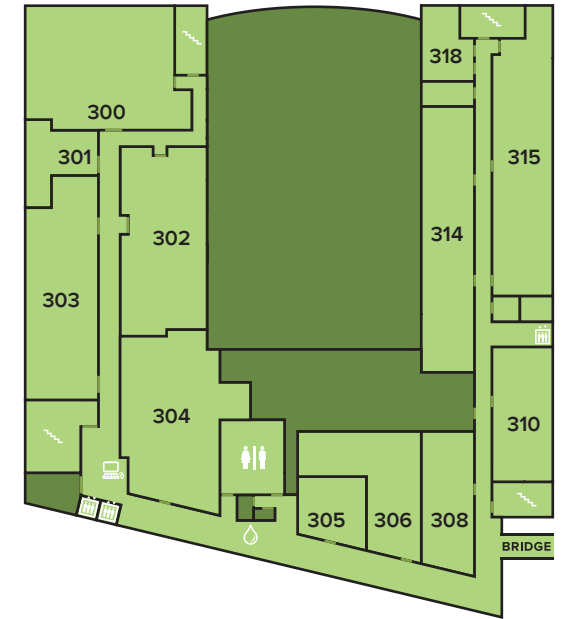

Third Floor

300 Black Student Achievement
301 Division of Student Affairs Administration
302 Dean of Students Office
303 Dean of Students Office
304 Student Involvement (Greek Life, New Student Orientation, Parent Relations, Student Organizations)
Student Center Event Management
305 Student Center Event Management
306 Gallery Lounge
308 Student Center Marketing & Administrative Support
310 Student Center Administration
314 Spotlight Programs Board
315 Digital Aquarium Multimedia Laboratory
318 PantherDining Catering

Represents Rooms Hosting CAA Events