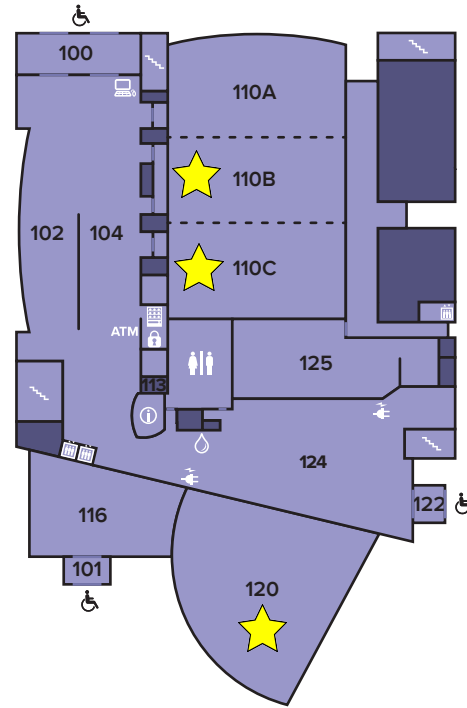

\$ indicates second-floor SCW hallway to University Bookstore Building, which houses Auxiliary and Support Services (Administrative Offices, PantherCard Office, Parking Office and Panther Pizza)

♿ wheelchair access on first floor at Collins Street entrance

Lounge Areas

Atrium Lounge SCE 102
Ballroom Pre-function Area SCE 104
Gallery Lounge SCE 306
Main Lounge SCE 210
Panther Place Lounge SCW 362
Seating Areas SCE

Meeting & Event Space

Courtyard Stage SCE 124
Golden Key Board Room SCE 200
Meeting Rooms SCE 201, SCE 203
SCE 207, SCE 208, SCE 216
SCE 217, SCE 218, SCW 258
SCW 259, SCW 260, SCW 455
SCW 460, SCW 462, SCW 464
SCW 466, SCW 468
Speaker's Auditorium SCE 120
State Ballroom SCE 110
Court Salon SCE 110A
House Salon SCE 110B
Senate Salon SCE 110C

First Floor

100 Piedmont Ave. & Gilmer St. Entrance
101 Front Entrance (Unity Plaza)
102 Atrium Lounge
104 Ballroom Pre-function Area
110 State Ballroom
110A Court Salon
110B House Salon
110C Senate Salon
113 Building Manager
116 Lobby
120 Speaker's Auditorium
122 Courtyard Entrance
124 The Courtyard Food Court (Burrito Bowl, Carving Board, Far East Fusion, Freshens, Sushi)
125 The Courtyard Servery

Map Legend

- charging station
- loading dock
- stairs
- elevator
- lockers
- vending
- information center
- outdoor swings
- water fountain
- internet station
- restrooms
- wheelchair access

Second Floor