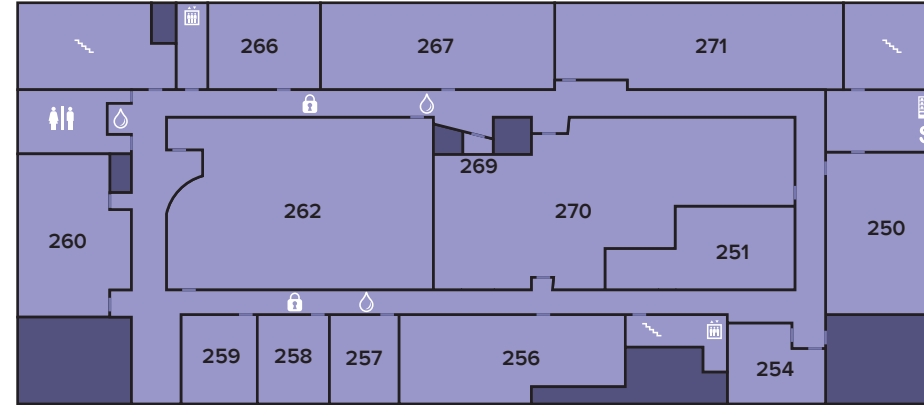

Information Center

404-413-1850

Student Center West

Second Floor

- 250 The Signal
- 251 GSTV (Studio, 254)
- 262 Cinefest Film Theater
- 269 Lactation Room
- 270 University Career Services (Administration, 256; Creative Services, 257; Seminar Room, 266; Interview Suite, 267)
- 271 WRAS-FM Meeting Rooms 258, 259, 260

Third Floor

- 356 Panthers Club (Chick-fil-A Express, Pasta Creations, Plaza Cafe, Pounce Deli, Pounce Garden, State Place Grill)
- 358 PantherDining Office
- 359 City Room
- 364 Panther Place Lounge
- 365 Campus Tickets